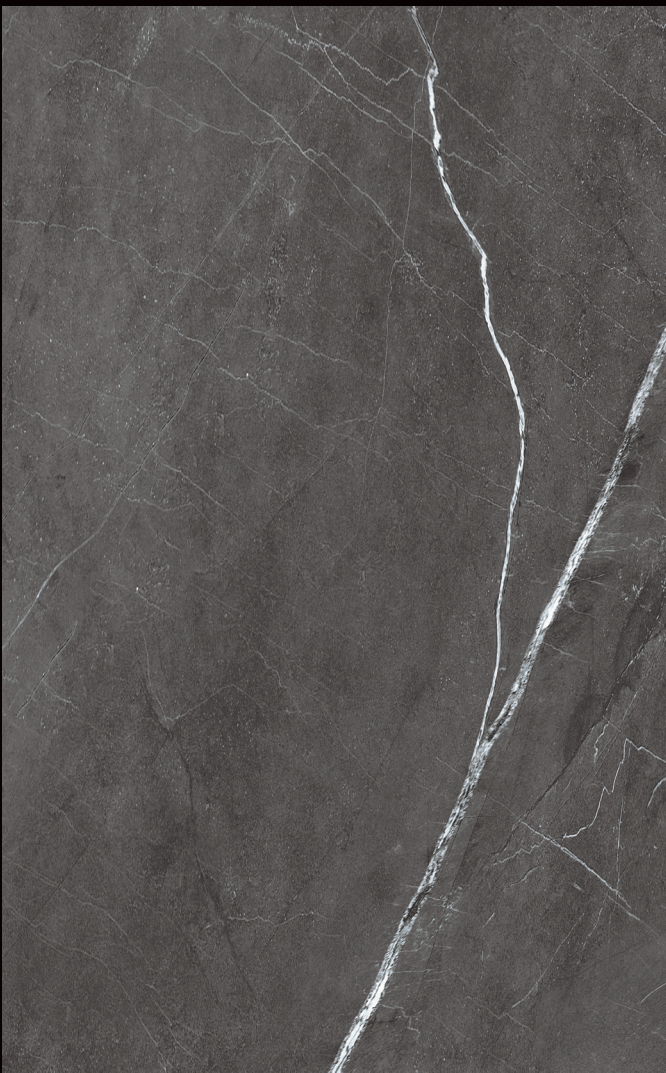

Vena Continua 60x120 | 24"x48"
Continuous veining 60x120 | 24"x48"

1

2

3

4

ENDMATCH COMPOSITION

Vuoi saperne di più? Guarda il video.

Would you like to know more? Watch the video.