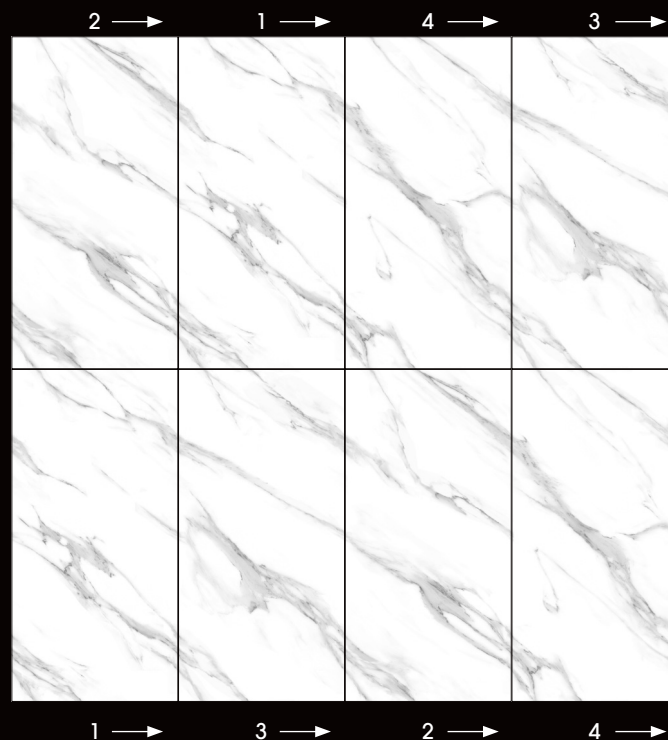

ENDMATCH COMPOSITION