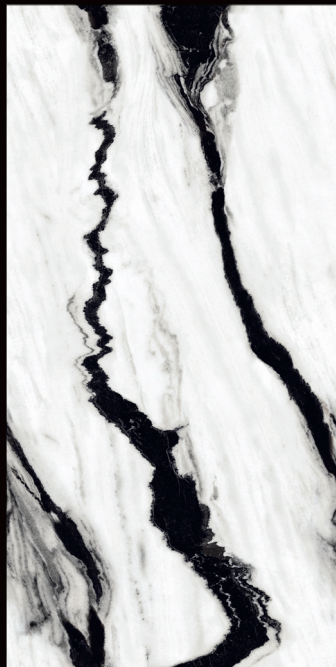

SCAN ME ❤️

ENDLESS LOVE

collection

Designed in Italy

WHITE PANDA 60x120 | 24"x48"

Vena Continua 60x120
Continuous veining 60x120

1

2