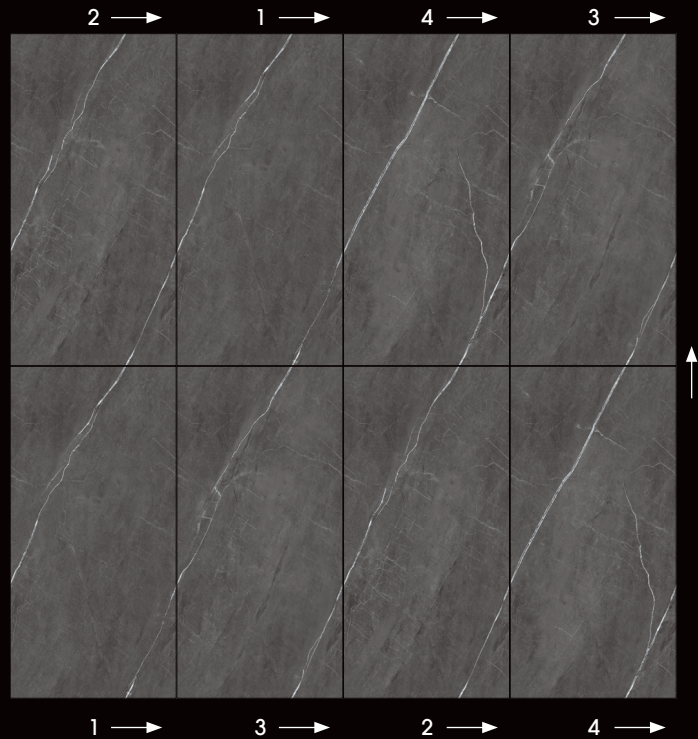

Vena Continua 60x120 | 24"x48"
Continuous veining 60x120 | 24"x48"

1

2

3

4

ENDMATCH COMPOSITION

Vuoi saperne di più? Guarda il video.

Would you like to know more? Watch the video.