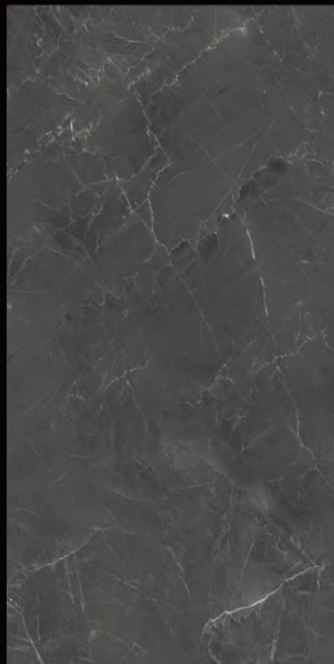

SCAN ME ❤️

ENDLESS LOVE

collection

Designed in Italy

ANTRA SATIN MATT 60x120 | 24"x48"

Vena Continua 60x120
Continuous veining 60x120

1

2