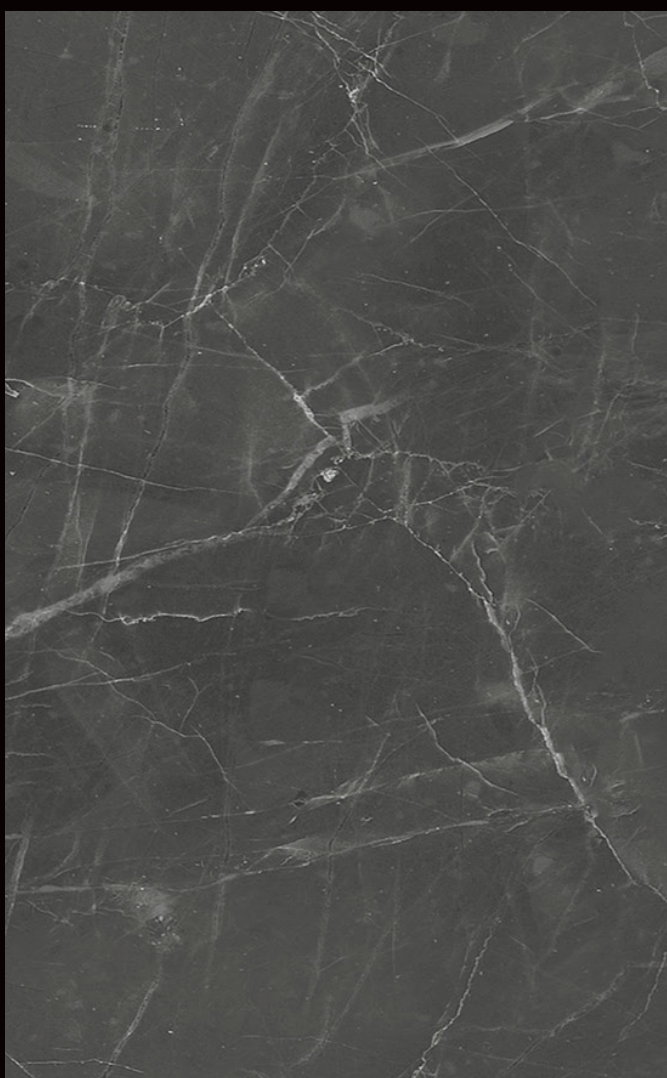

ENDLESS LOVE

collection

Designed in Italy

ANTRA SATIN MATT 60x120 | 24"x48"

Vena Continua 60x120
Continuous veining 60x120

1

2

3

4

ENDMATCH COMPOSITION

Vuoi saperne di più? Guarda il video.

Would you like to know more? Watch the video.

SCAN ME