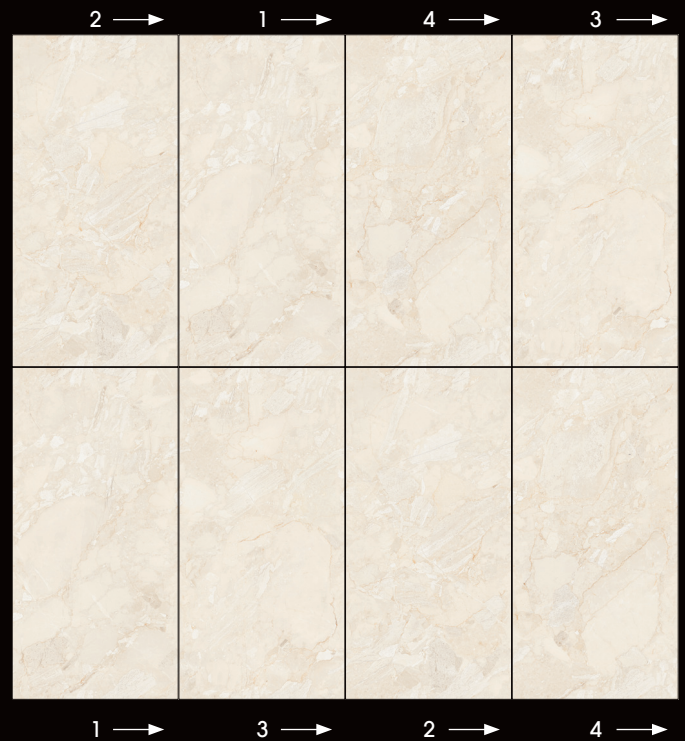

Vena Continua 60x120 | 24"x48"
Continuous veining 60x120 | 24"x48"

1

2

3

4

ENDMATCH COMPOSITION

Vuoi saperne di più? Guarda il video.

Would you like to know more? Watch the video.