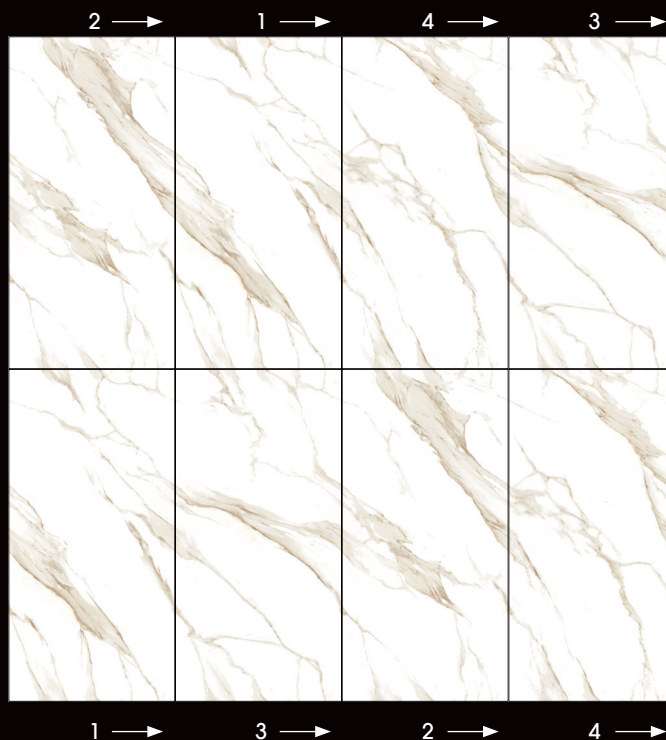

ENDMATCH COMPOSITION