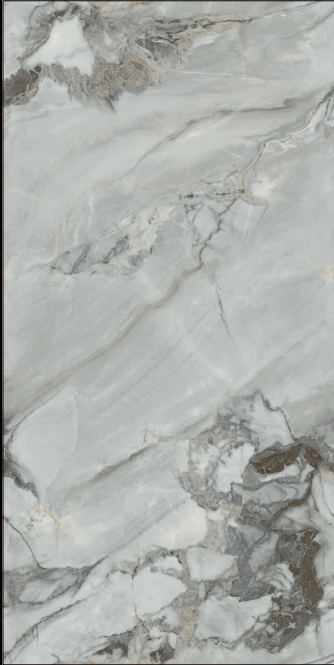

Gres porcellanato levigato rettificato
Polished rectified porcelain tiles

MONTEPULCIANO 60x120 | 24"x48"

Vena Continua 60x120
Continuous veining 60x120

1