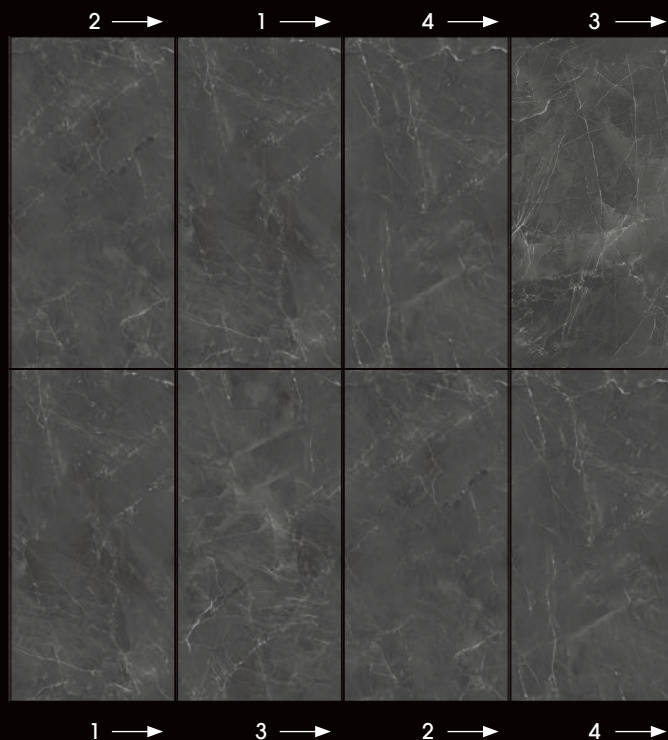

ENDMATCH COMPOSITION