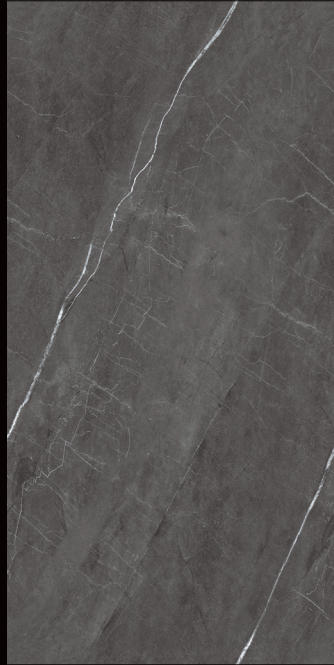

Vena Continua 60x120 | 24"x48"
Continuous veining 60x120 | 24"x48"

1

2

3

4

ENDMATCH COMPOSITION

Vuoi saperne di più? Guarda il video.

Would you like to know more? Watch the video.