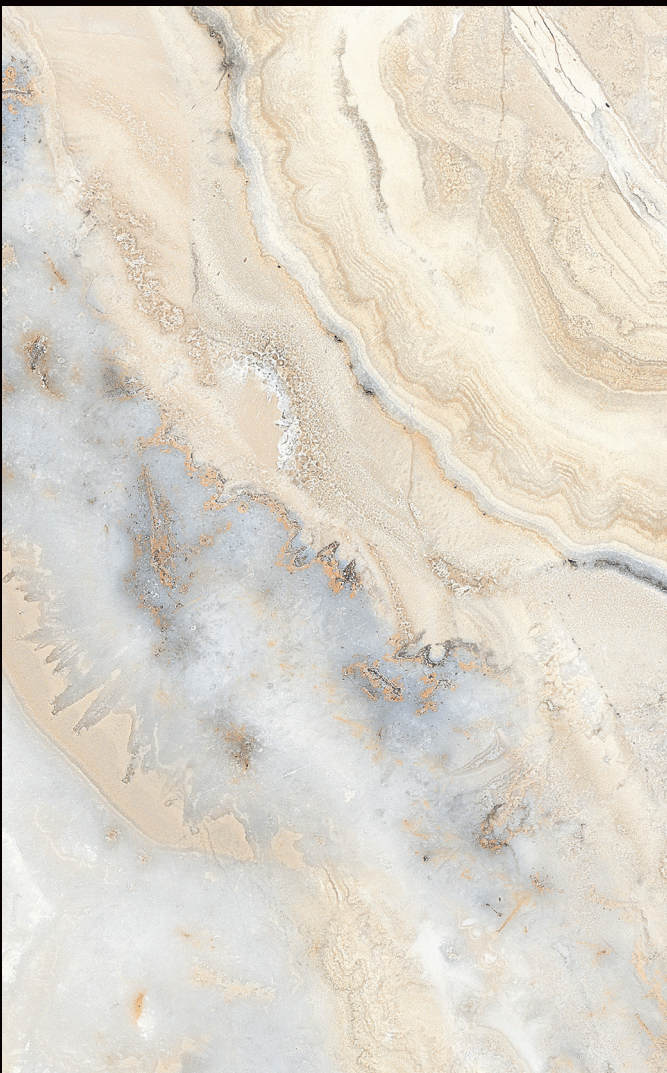

Gres porcellanato levigato rettificato
Polished rectified porcelain tiles

CORAL 60x120 | 24"x48"

Vena Continua 60x120 | 24"x48"
Continuous veining 60x120 | 24"x48"

ENDMATCH COMPOSITION

Vuoi saperne di più? Guarda il video.

Would you like to know more? Watch the video.

SCAN ME ❤️