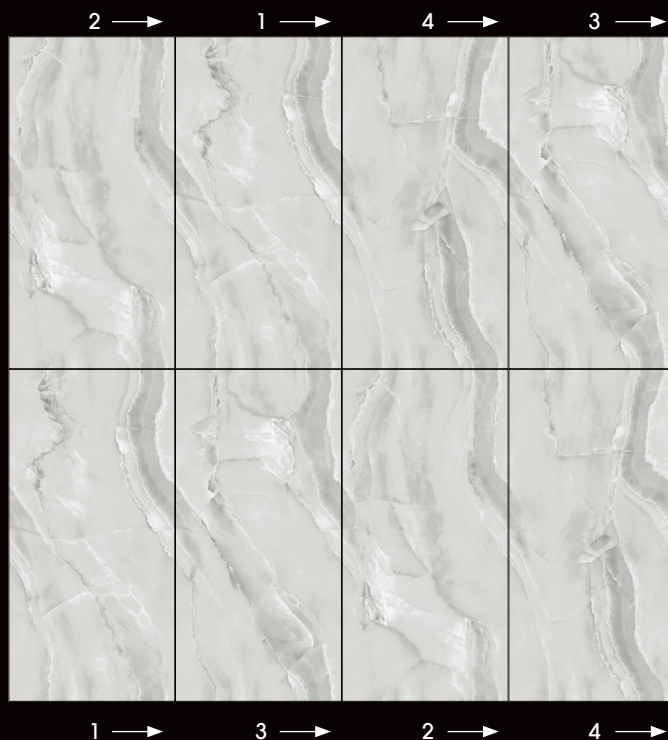

ENDMATCH COMPOSITION