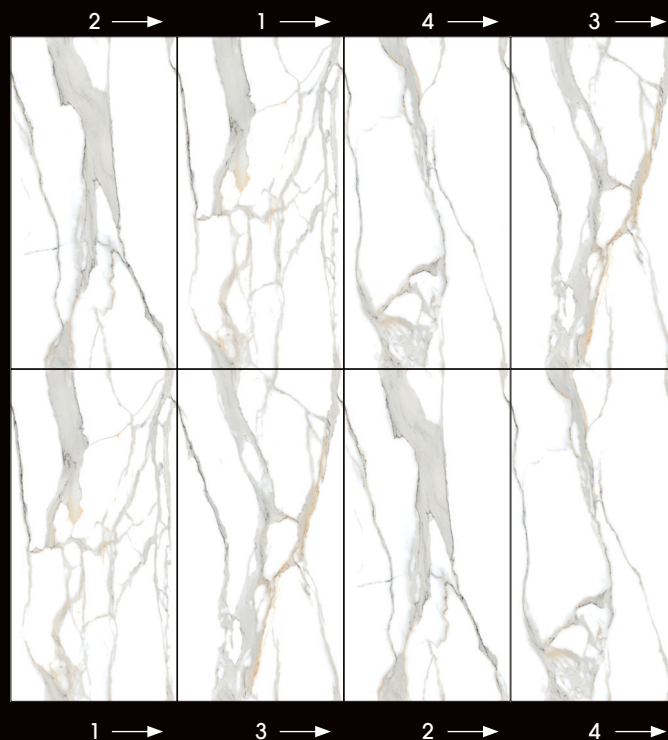

Designed in Italy

CALACATTA GOLD 60x120 | 24"x48"

Vena Continua 60x120 | 24"x48"
Continuous veining 60x120 | 24"x48"

1

2

3

4

ENDMATCH COMPOSITION