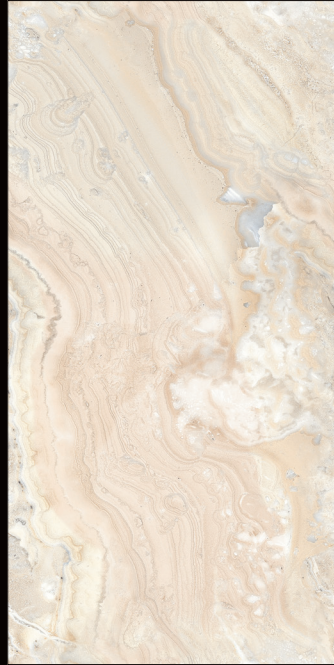

Gres porcellanato levigato rettificato
Polished rectified porcelain tiles

CORAL 60x120 | 24"x48"

Vena Continua 60x120 | 24"x48"
Continuous veining 60x120 | 24"x48"

3

ENDMATCH COMPOSITION

Vuoi saperne di più? Guarda il video.

Would you like to know more? Watch the video.

SCAN ME ❤️