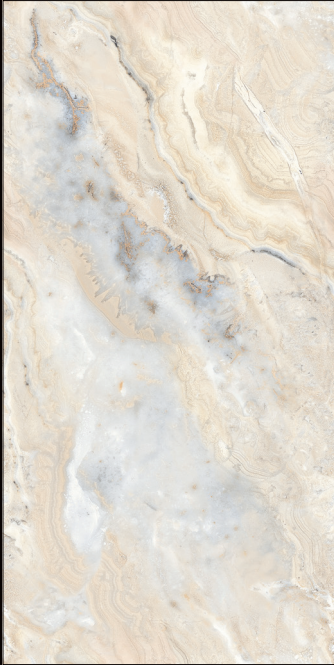

ENDLESS LOVE®
collection

ENDLESS LOVE

collection

Designed in Italy

Gres porcellanato levigato rettificato
Polished rectified porcelain tiles

CORAL 60x120 | 24"x48"

Vena Continua 60x120 | 24"x48"
Continuous veining 60x120 | 24"x48"