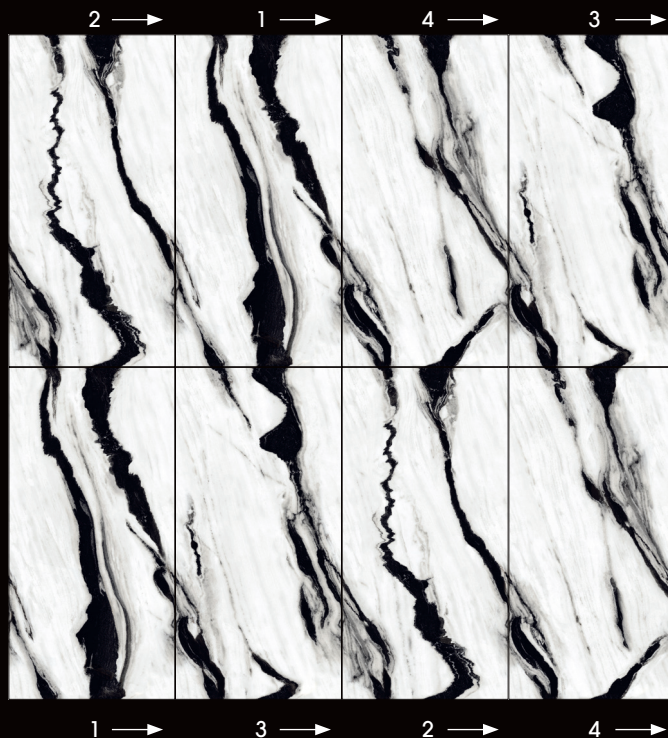

ENDMATCH COMPOSITION