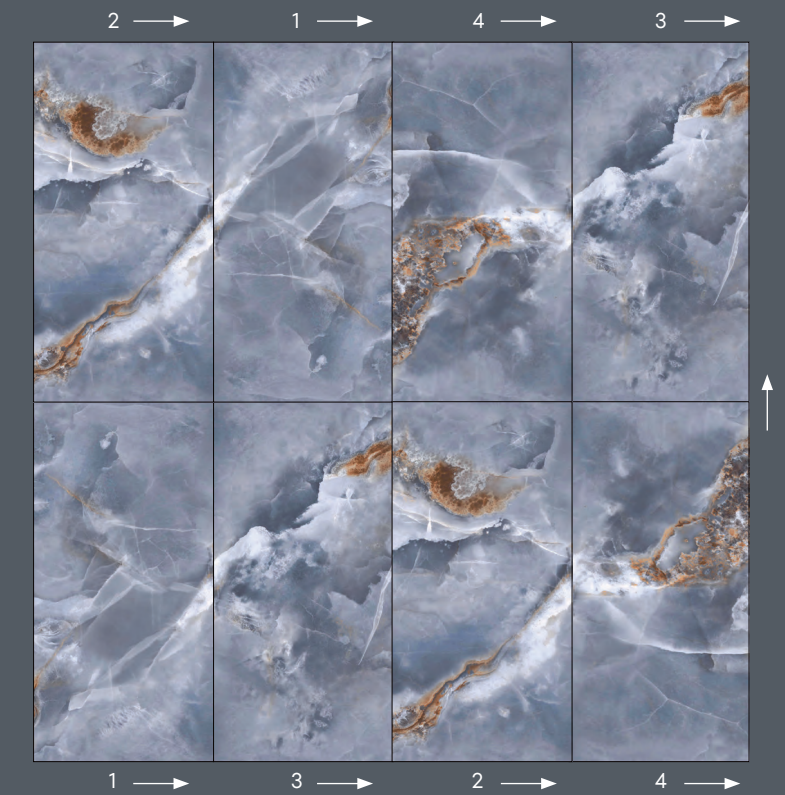

ENDMATCH COMPOSITION