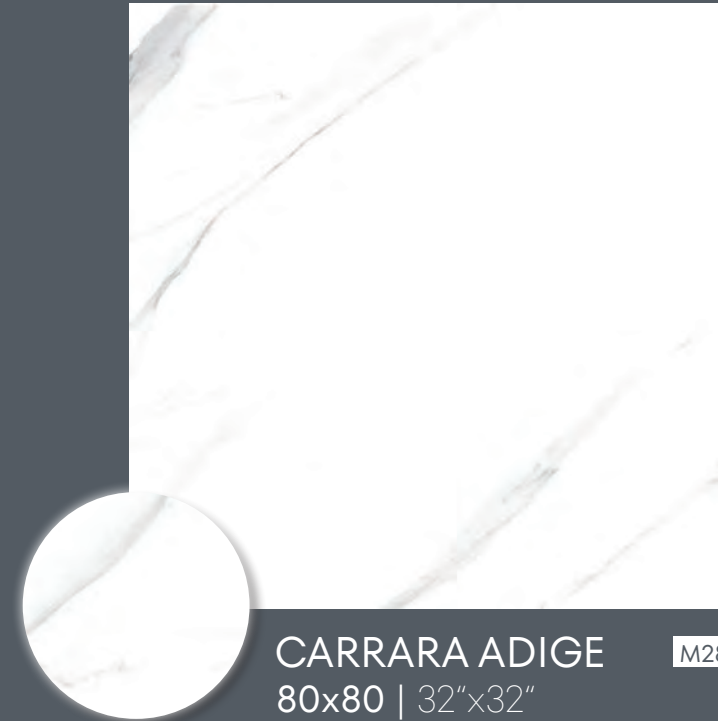

Gres porcellanato levigato rettificato
Polished rectified porcelain tiles

Gres porcellanato levigato rettificato
Polished rectified porcelain tiles

7

6

4