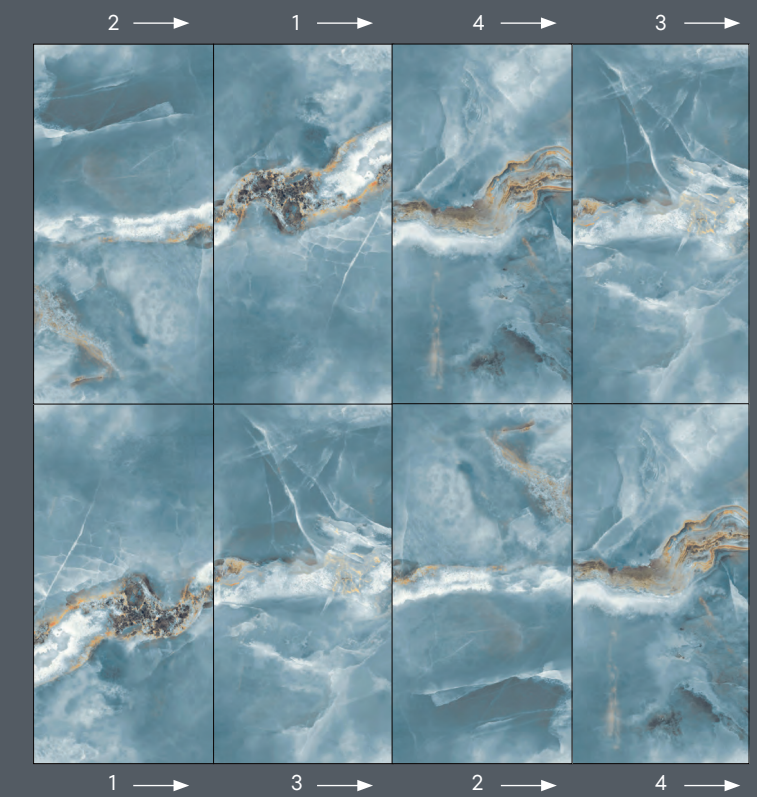

ENDMATCH COMPOSITION