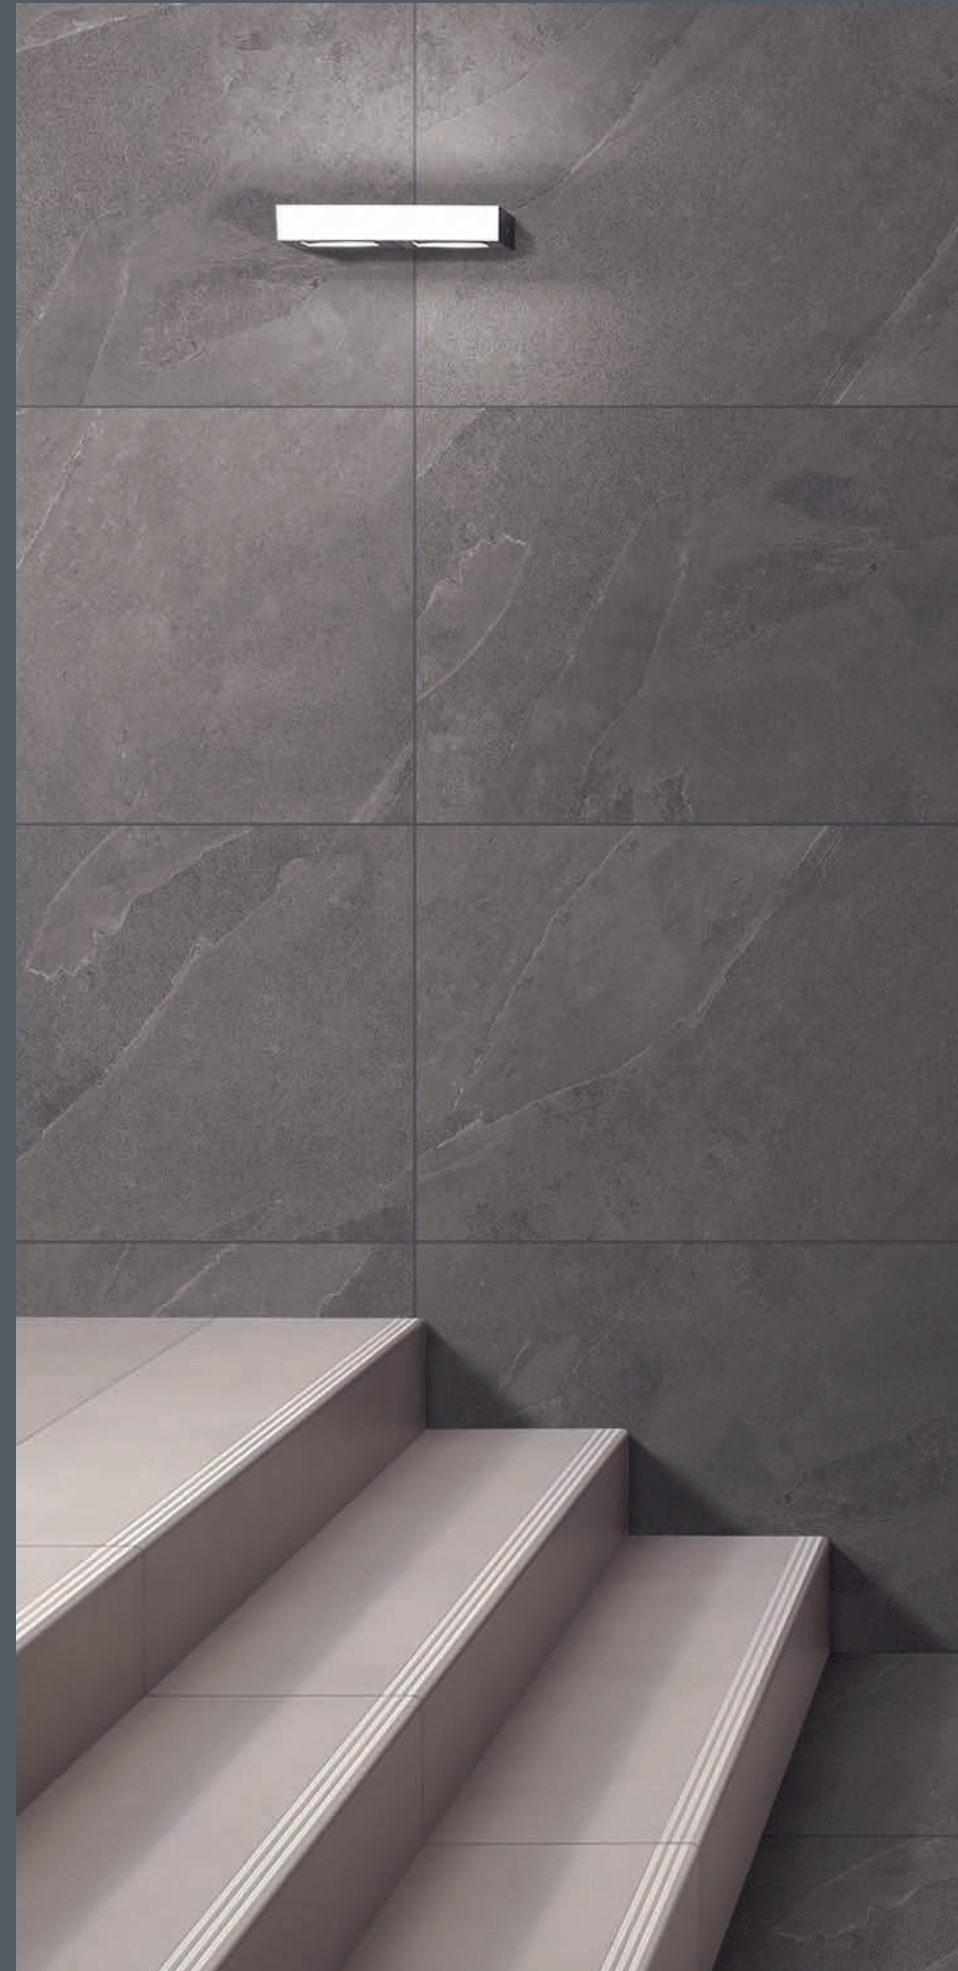

BERING NERO
60x60 | 24"x24" 60x120 | 24"x48"

M26