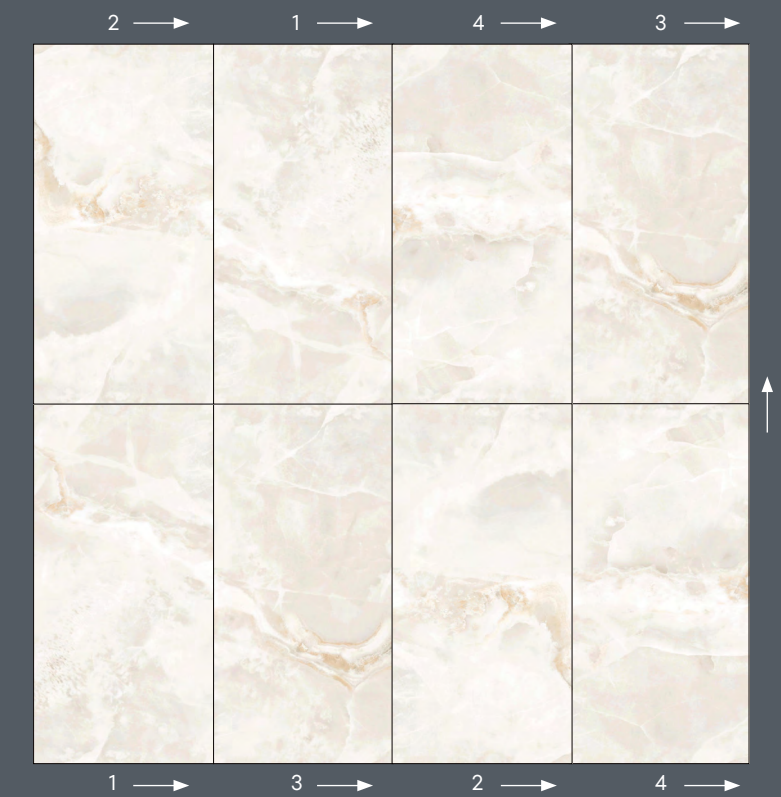

ENDMATCH COMPOSITION