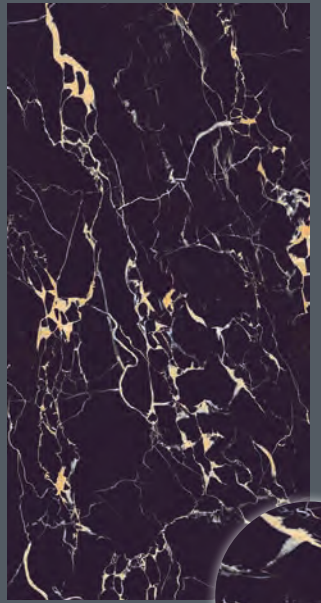

8

NERO ST LAURENT

60x120 | 24"x48"

M32

Gres porcellanato levigato rettificato
Polished rectified porcelain tiles

2

AMBRA DORATO

60x120 | 24"x48"