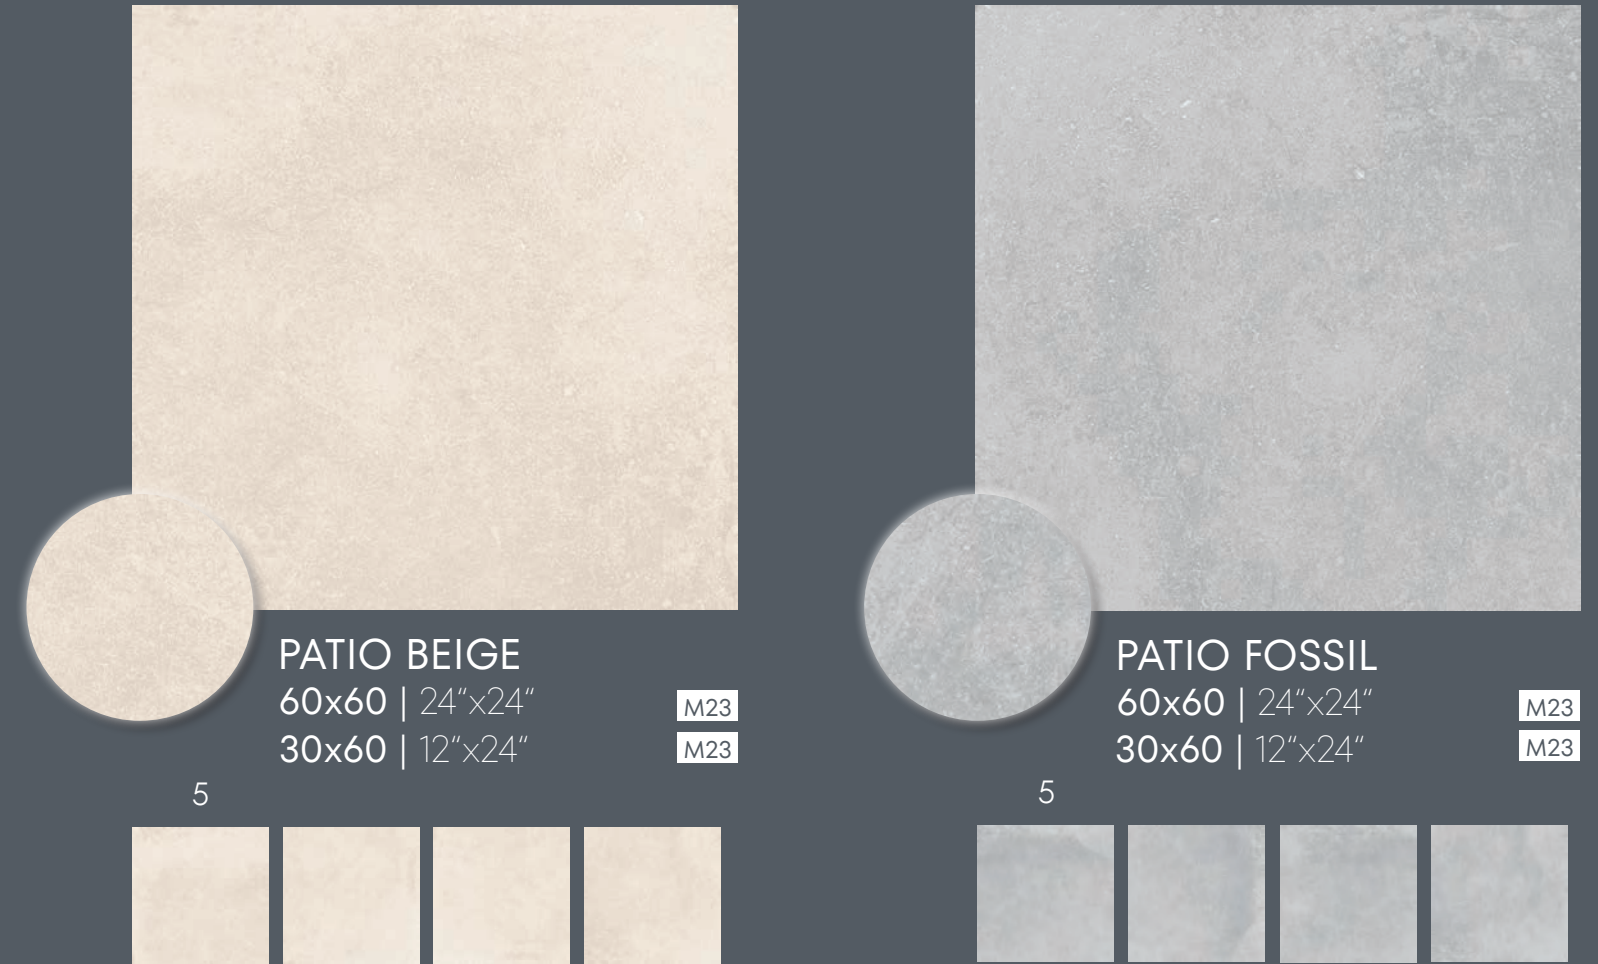

Gres porcellanato naturale rettificato
Matt rectified porcelain tiles

PATIO FOSSIL 60x60 | 24"x24"