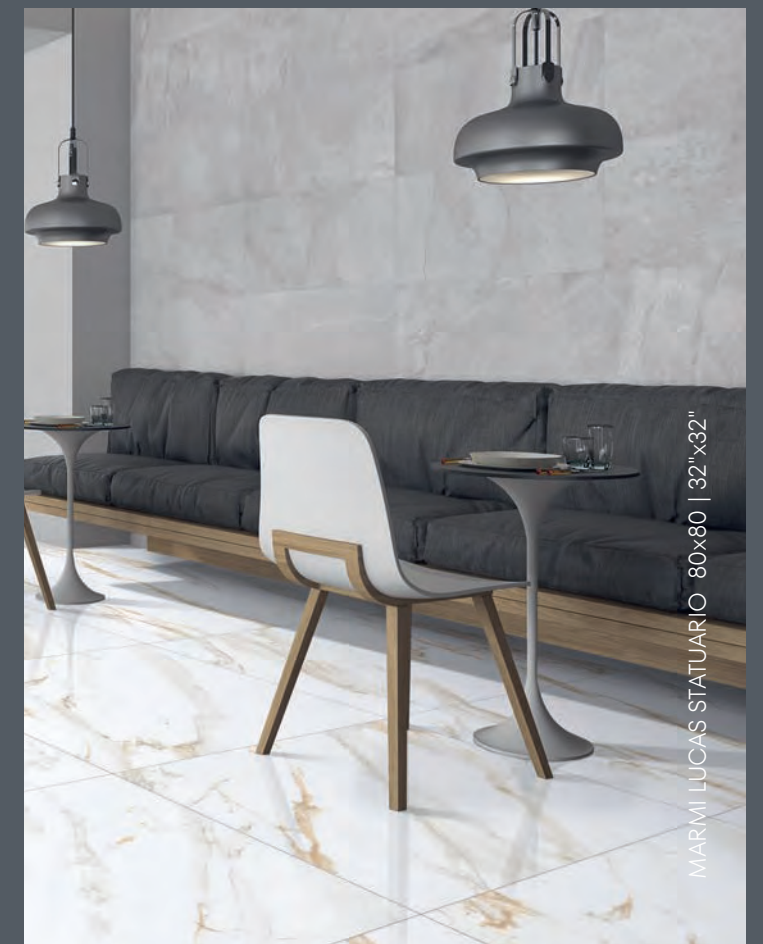

Gres porcellanato levigato rettificato
Polished rectified porcelain tiles

7

6

4

MARMI LUCAS STATUARIO 80x80 | 32"x32"

Gres porcellanato levigato rettificato
Polished rectified porcelain tiles

MARMI ALASKA 60x60 | 24"x24"