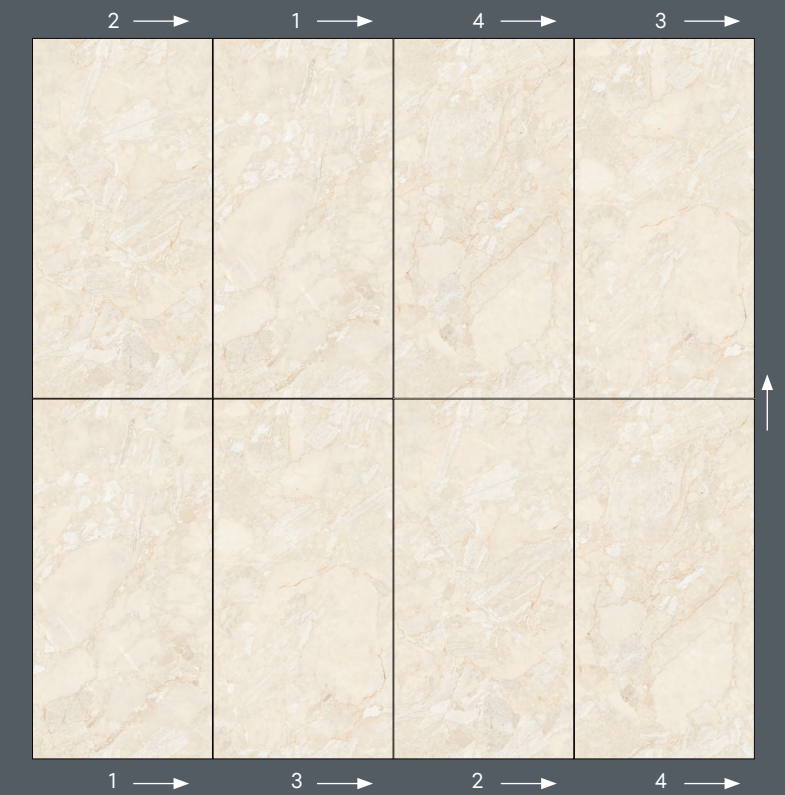

ENDMATCH COMPOSITION