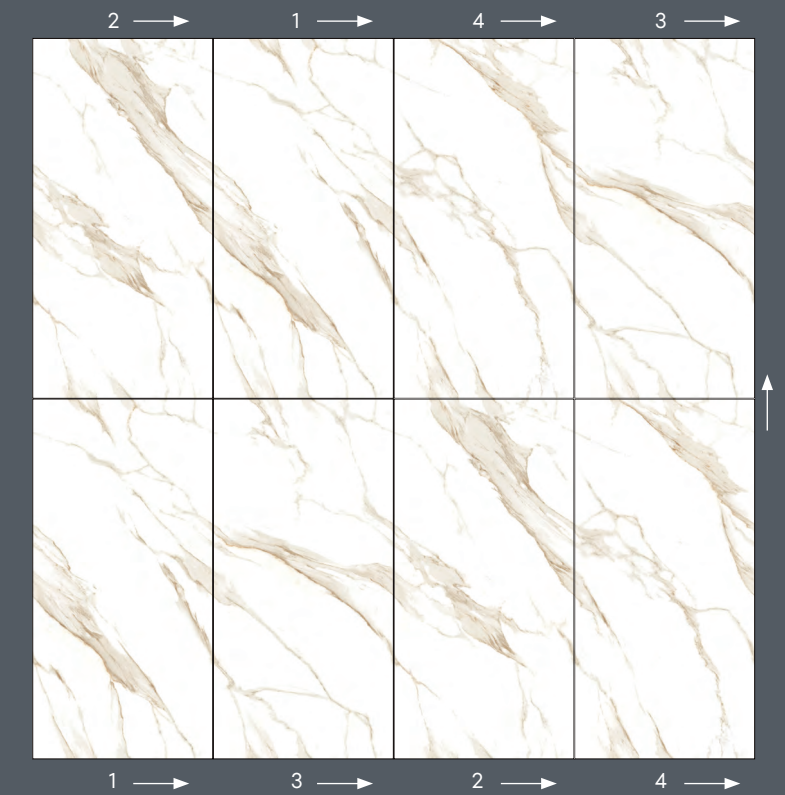

Vena Continua 60x120
Continuous veining 60x120 | 24"x48"

1

2

3

4

M30

ENDMATCH COMPOSITION

1