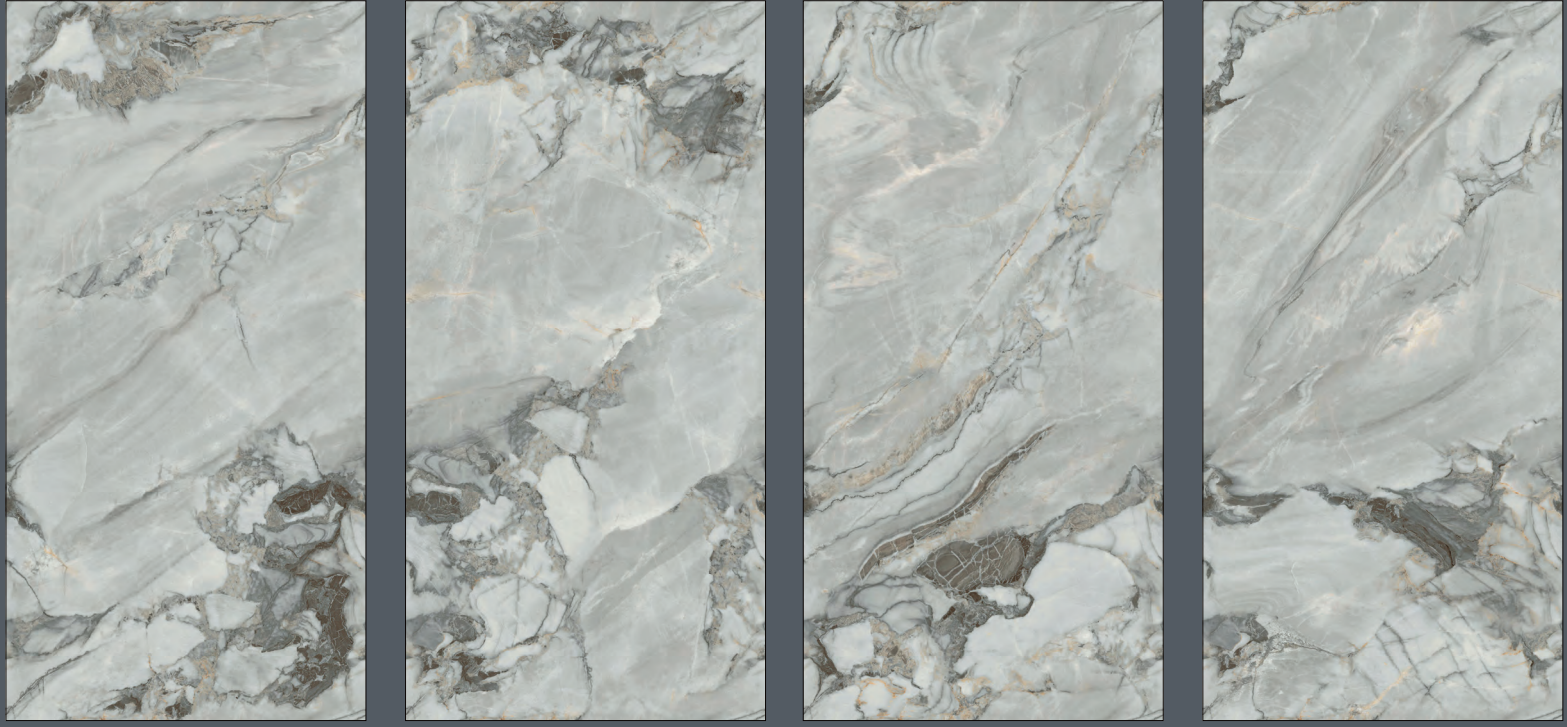

M30

ENDMATCH COMPOSITION

SCAN ME

Vuoi saperne di più? Guarda il video.

Would you like to know more? Watch the video.

ENDLESS LOVE, MONTEPULCIANO 60x120 | 24"x48"

MONTEPULCIANO 60x120 | 24"x48"

Vena Continua 60x120
Continuous veining 60x120 | 24"x48"