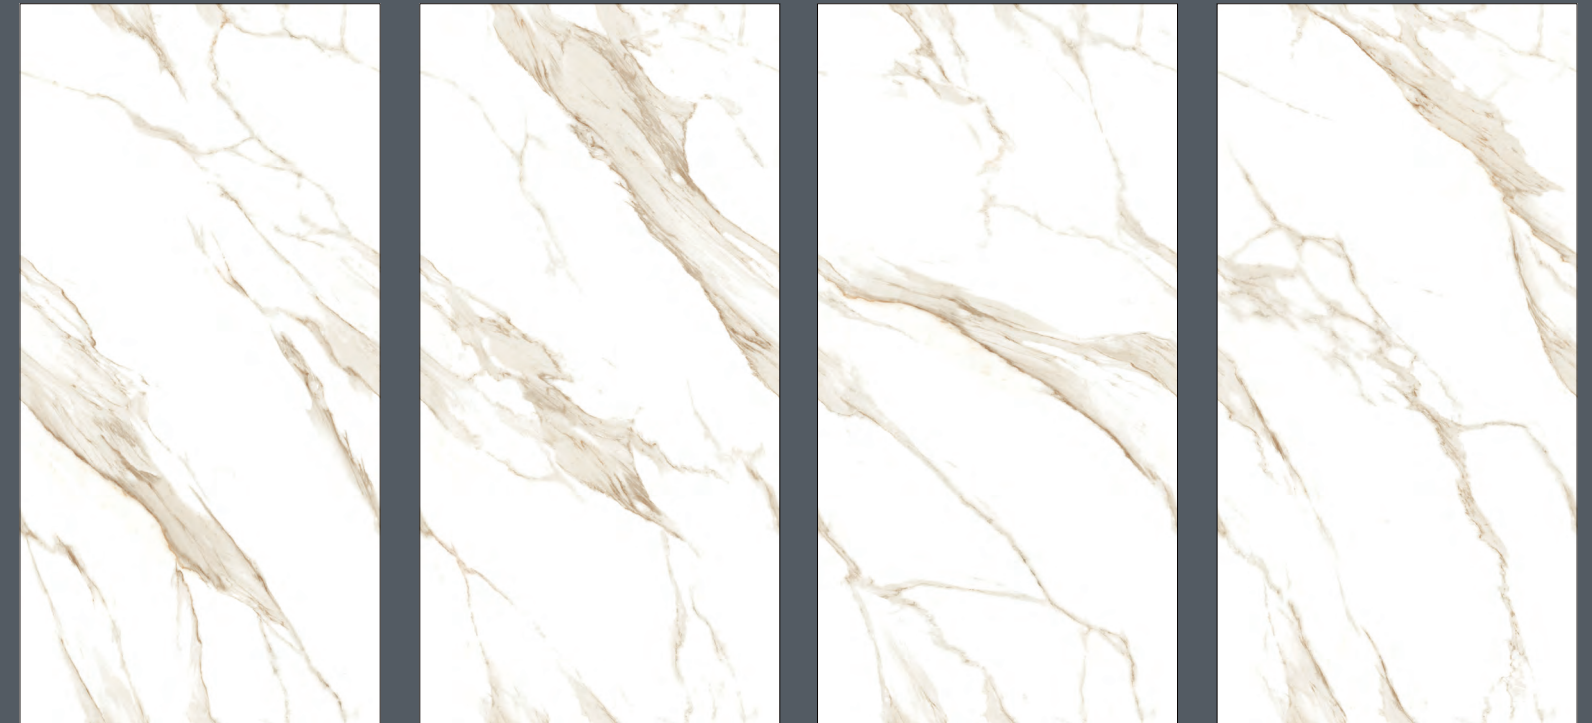

ENDLESS LOVE 60x120 | 24"x48"

Gres porcellanato levigato rettificato
Polished rectified porcelain tiles

STATUARIO GOLD 60x120 | 24"x48"

Vena Continua 60x120
Continuous veining 60x120 | 24"x48"

1

2

3

4

M30

ENDMATCH COMPOSITION

1

3

2

4

Vuoi saperne di più? Guarda il video.

Would you like to know more? Watch the video.

SCAN ME