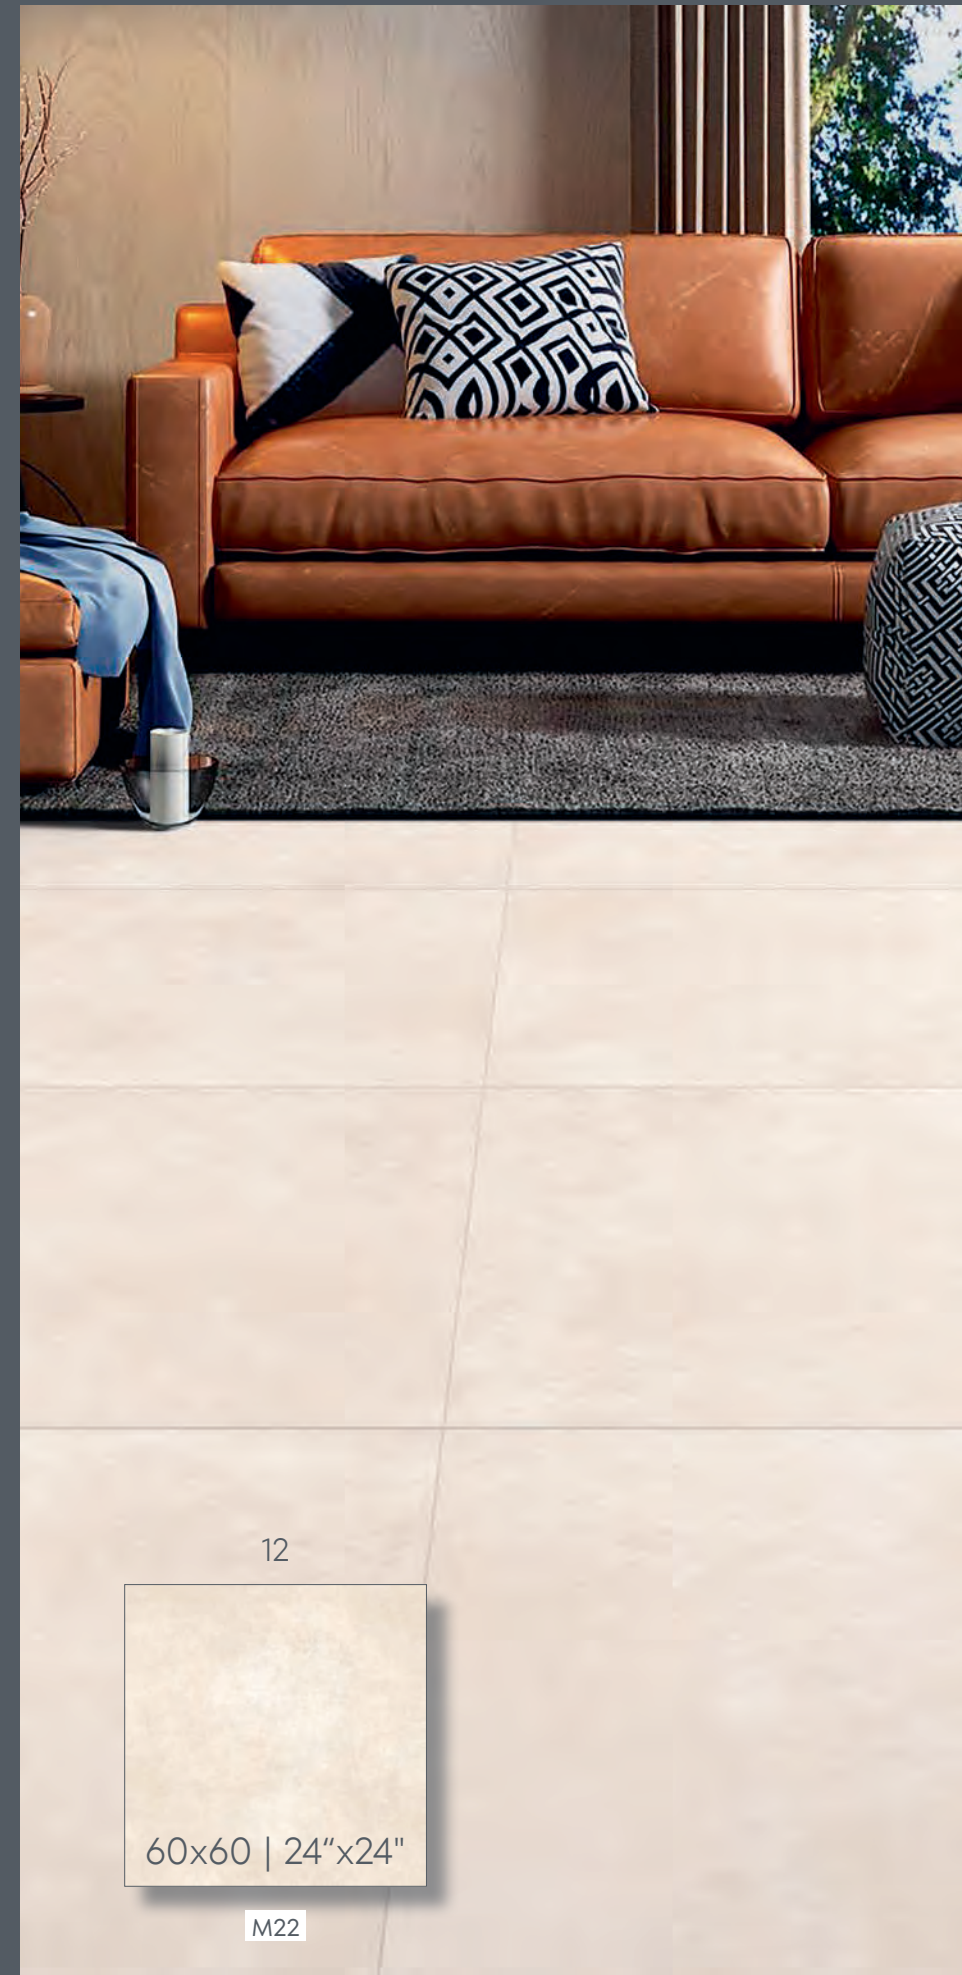

CAPITOL TALCO 60x60 | 24"x24" 60x120 | 24"x48"