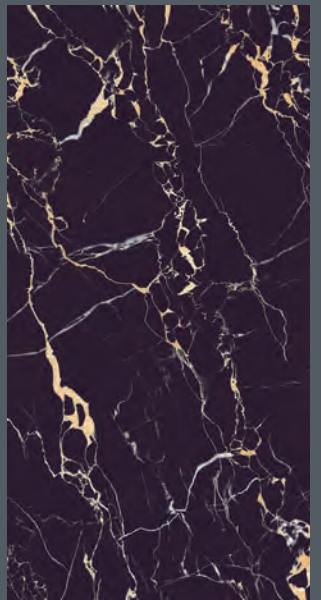

8

NERO ST LAURENT

60x120 | 24"x48"

M32

Gres porcellanato levigato rettificato
Polished rectified porcelain tiles

2

AMBRA DORATO

60x120 | 24"x48"