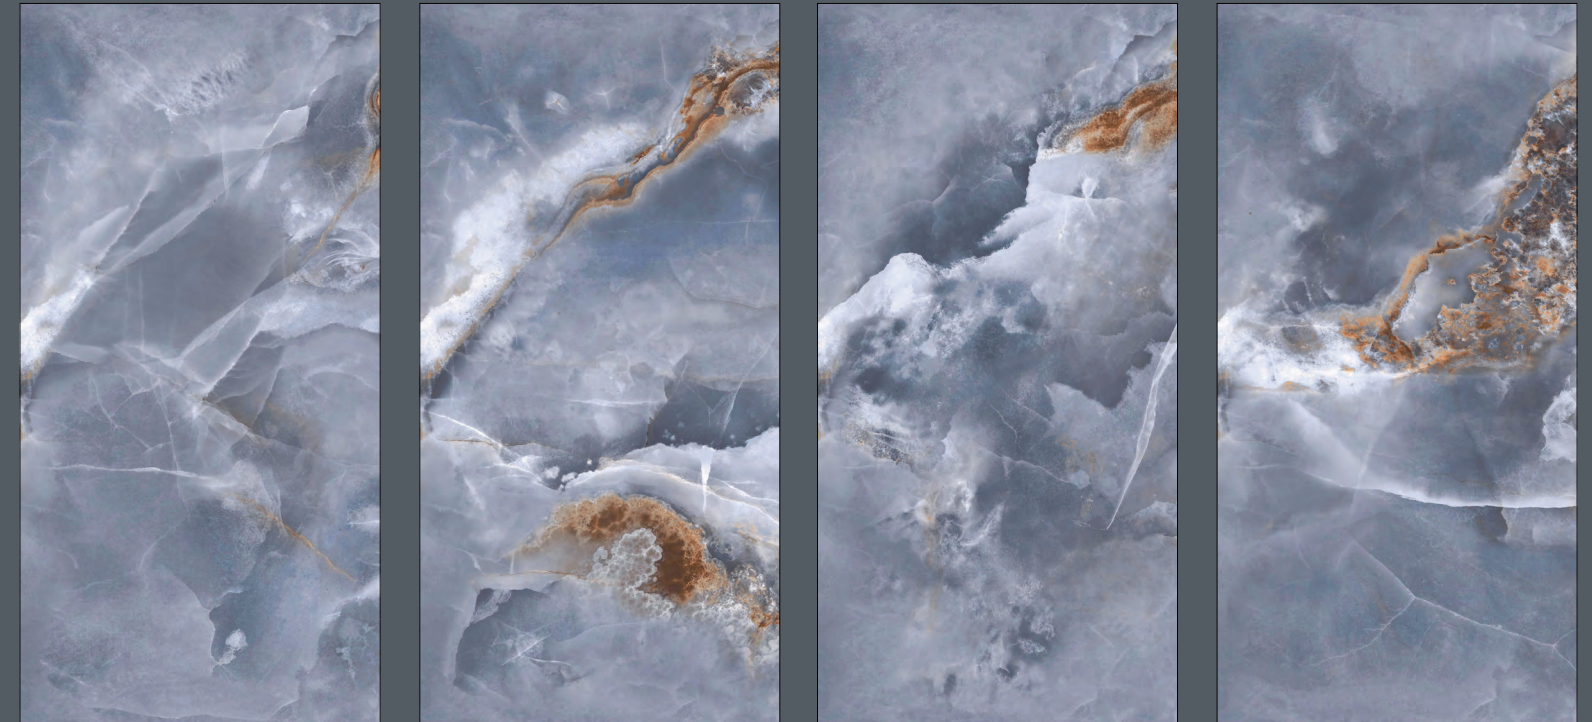

ENDLESS LOVE 60x120 | 24"x48"

Gres porcellanato levigato rettificato
Polished rectified porcelain tiles

EDONYX BLUE 60x120 | 24"x48"

Vena Continua 60x120
Continuous veining 60x120 | 24"x48"

1

2

3

4

M32

ENDMATCH COMPOSITION

1

3

2

4

Vuoi saperne di più? Guarda il video.

Would you like to know more? Watch the video.

SCAN ME