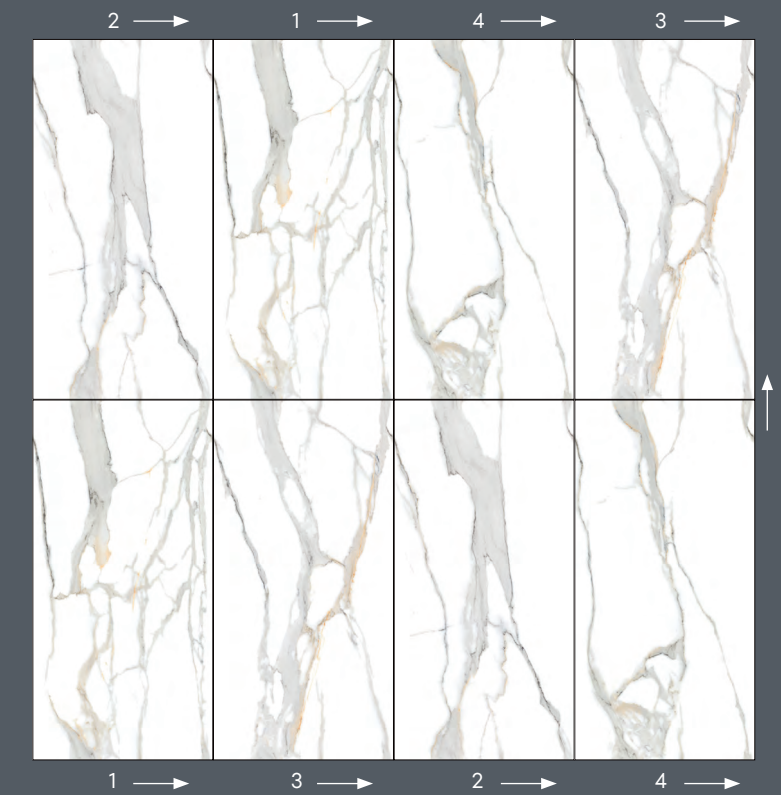

ENDMATCH COMPOSITION