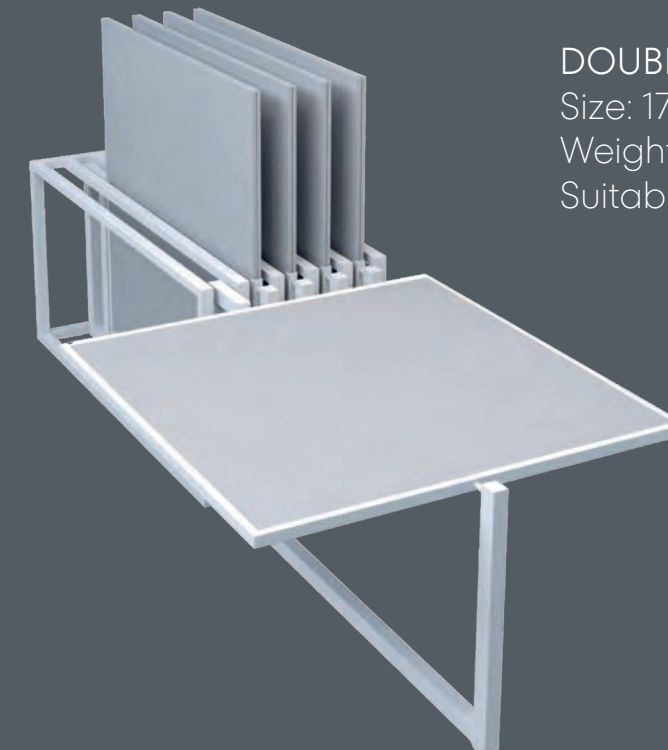

DOUBLE-SIDED SLIDING DISPLAY 120x120
Size: 170x70x100H cm
Weight: 100 kg
Suitable for 10 pcs in 120x120 cm