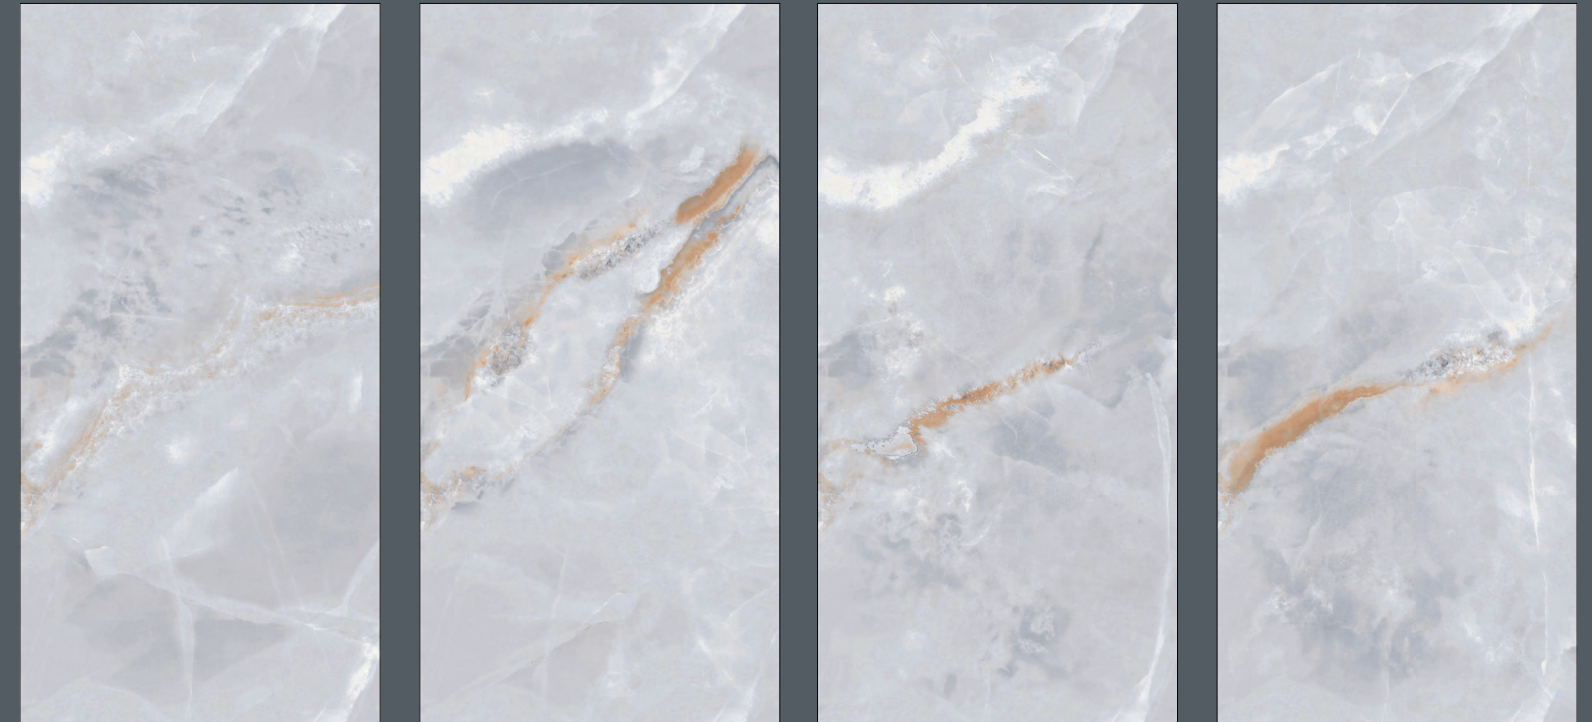

ENDMATCH COMPOSITION

Vuoi saperne di più? Guarda il video.

Would you like to know more? Watch the video.

SCAN ME

ENDLESS LOVE, EDONYX GREY 60x120 | 24"x48"

EDONYX GREY 60x120 | 24"x48"

Vena Continua 60x120
Continuous veining 60x120 | 24"x48"