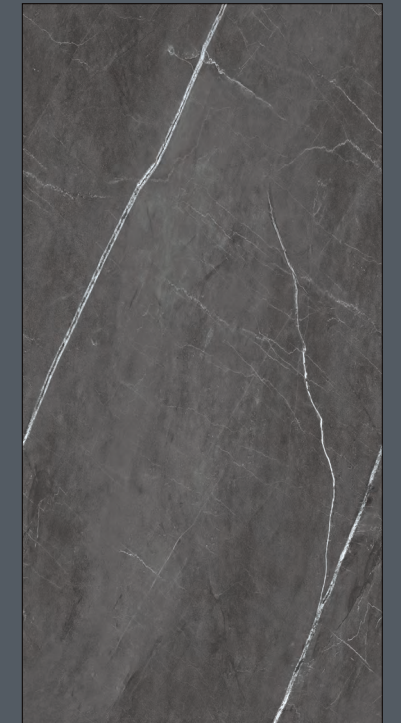

EMPIRE 60x120 | 24"x48"

Vena Continua 60x120
Continuous veining 60x120 | 24"x48"

4

M30

ENDMATCH COMPOSITION

SCAN ME

Vuoi saperne di più? Guarda il video.

Would you like to know more? Watch the video.