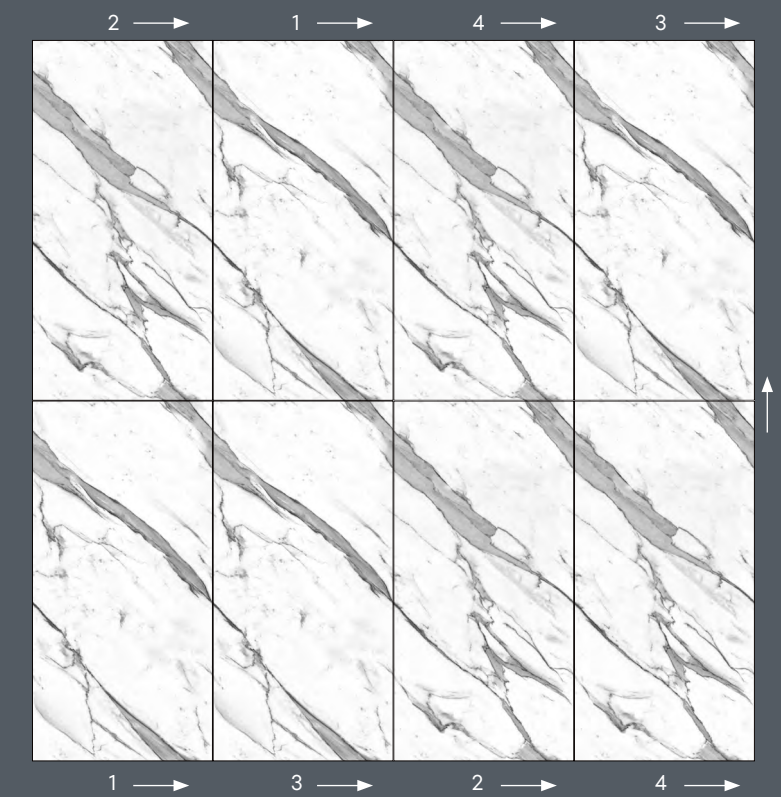

ENDMATCH COMPOSITION