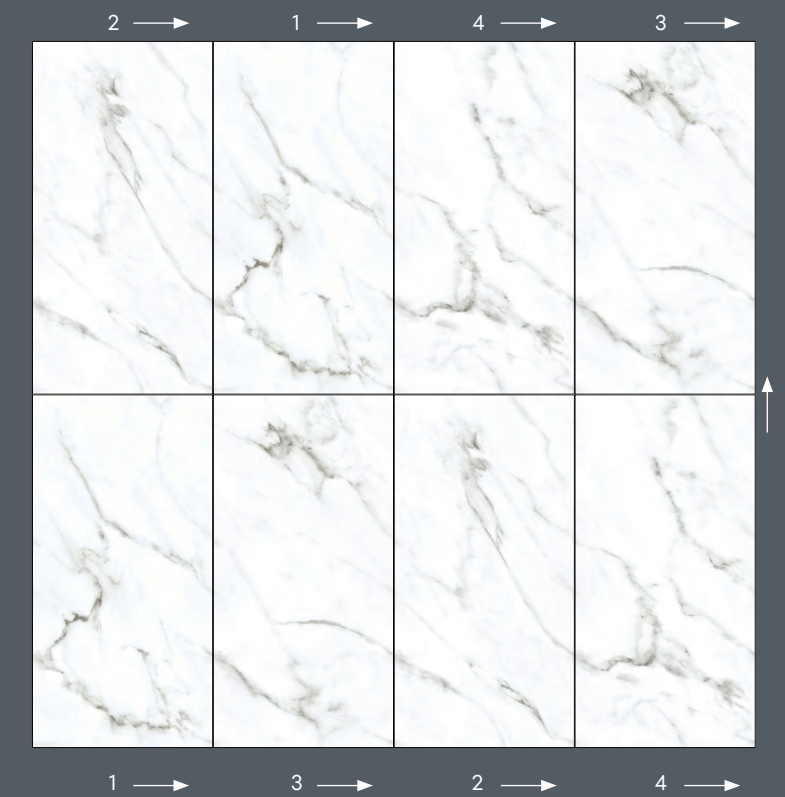

SCAN ME

Vuoi saperne di più? Guarda il video.

Would you like to know more? Watch the video.