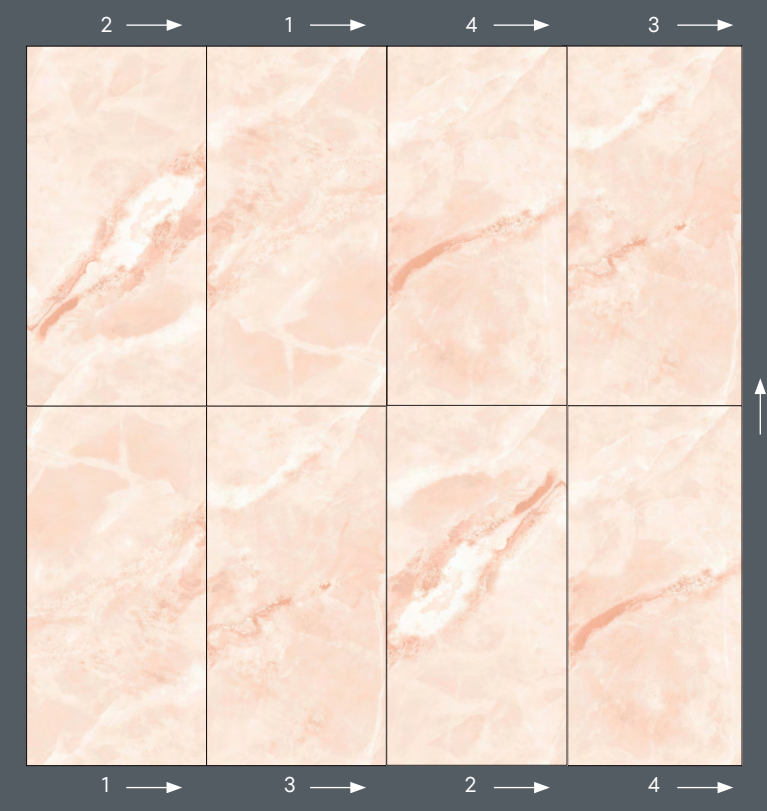

ENDMATCH COMPOSITION