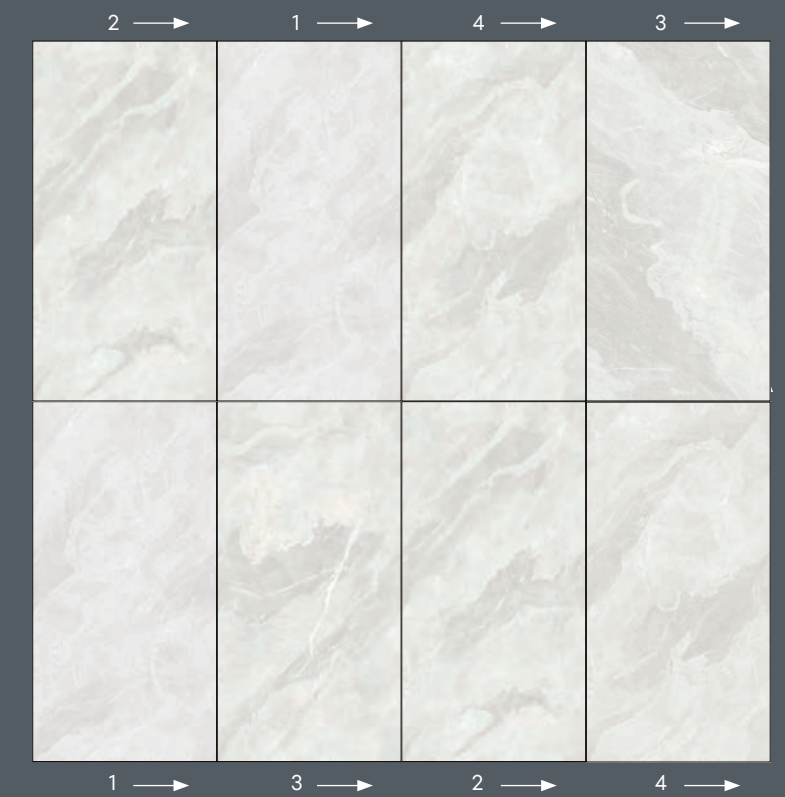

Would you like to know more? Watch the video.

ENDLESS LOVE, POLAR 60x120 | 24"x48"

POLAR 60x120 | 24"x48"

Vena Continua 60x120
Continuous veining 60x120 | 24"x48"

1 2 3 4

ENDMATCH COMPOSITION

1 → 3 → 2 → 4

SCAN ME