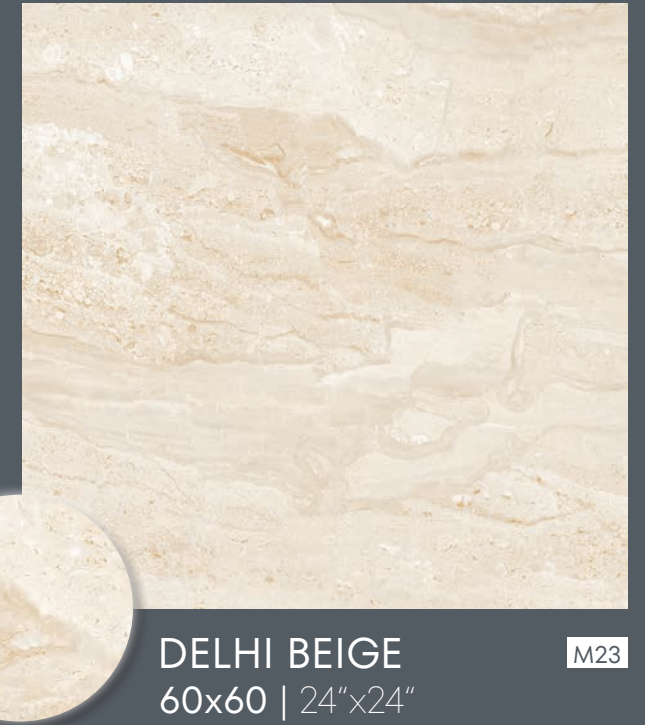

Gres porcellanato levigato rettificato
Polished rectified porcelain tiles

Gres porcellanato levigato rettificato
Polished rectified porcelain tiles

M23

8

M23

4