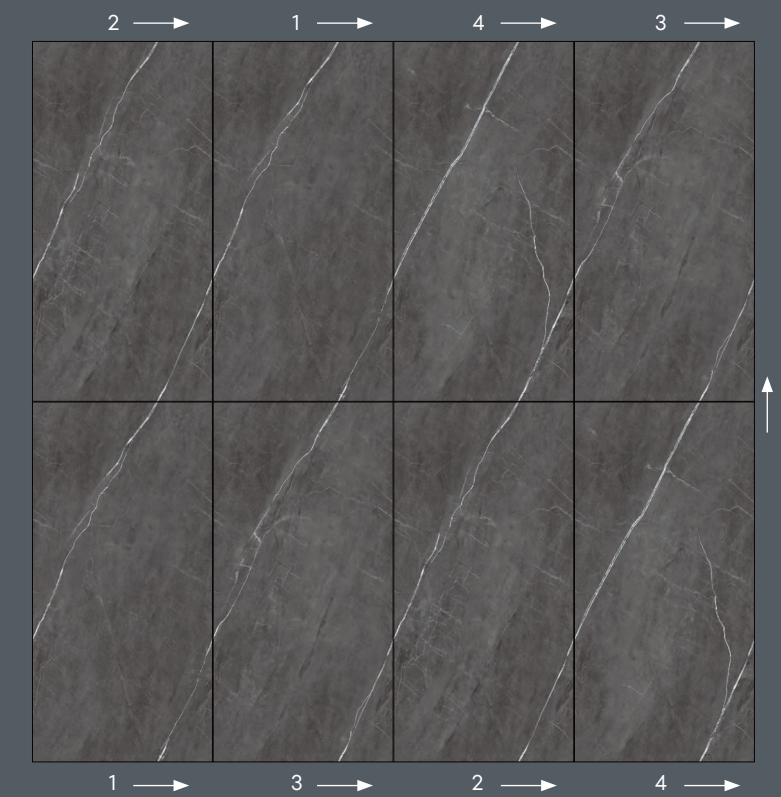

ENDMATCH COMPOSITION