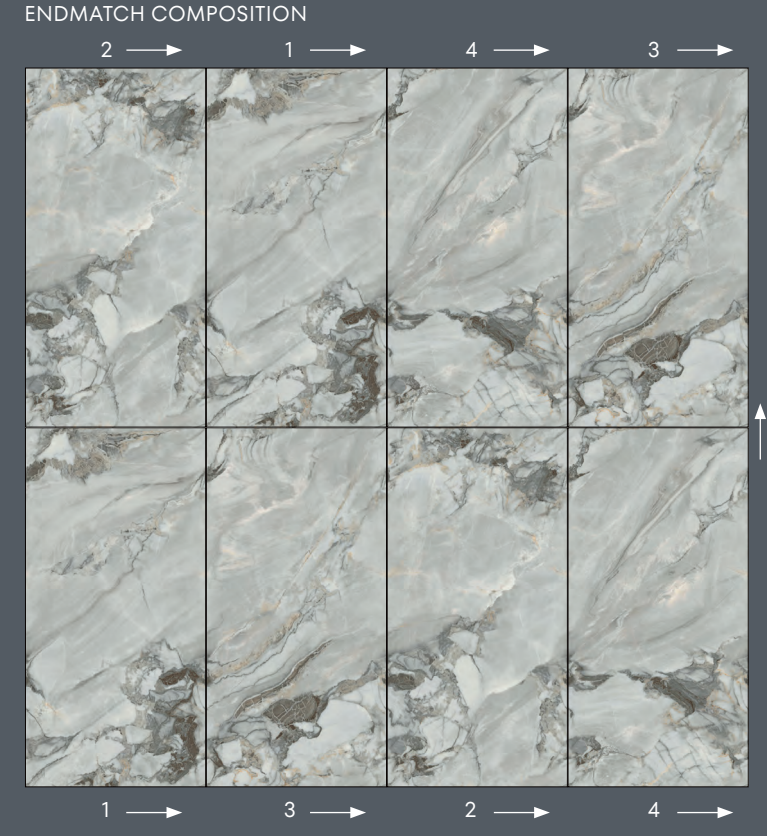

Vuoi saperne di più? Guarda il video.
Would you like to know more? Watch the video.