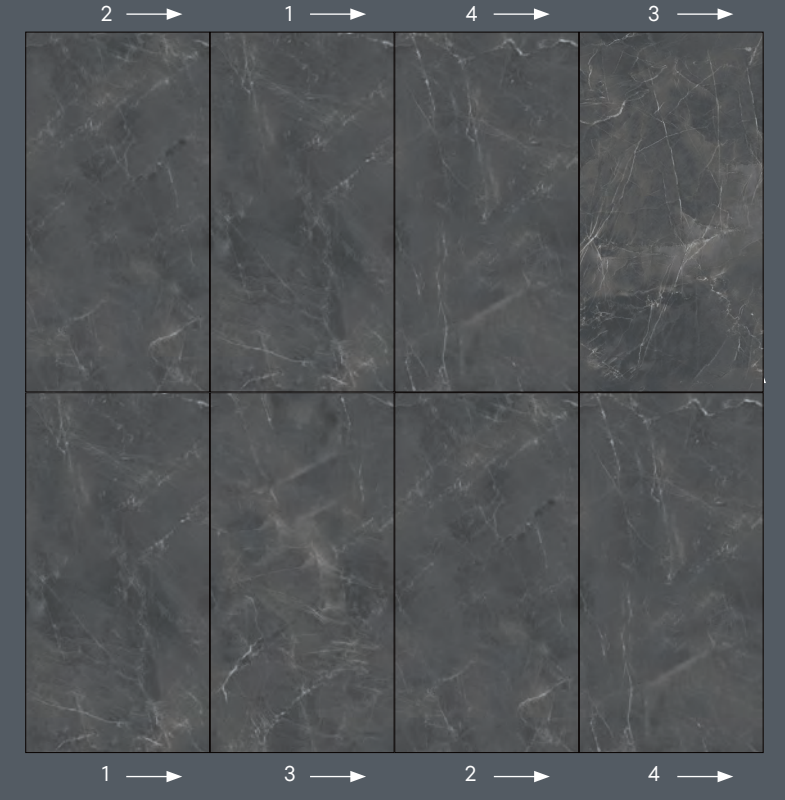

ANTRA 60x120 | 24"x48"

Vena Continua 60x120
Continuous veining 60x120 | 24"x48"

1 2 3 4

M30

ENDMATCH COMPOSITION

Vuoi saperne di più? Guarda il video.
Would you like to know more? Watch the video.

ENDLESS LOVE