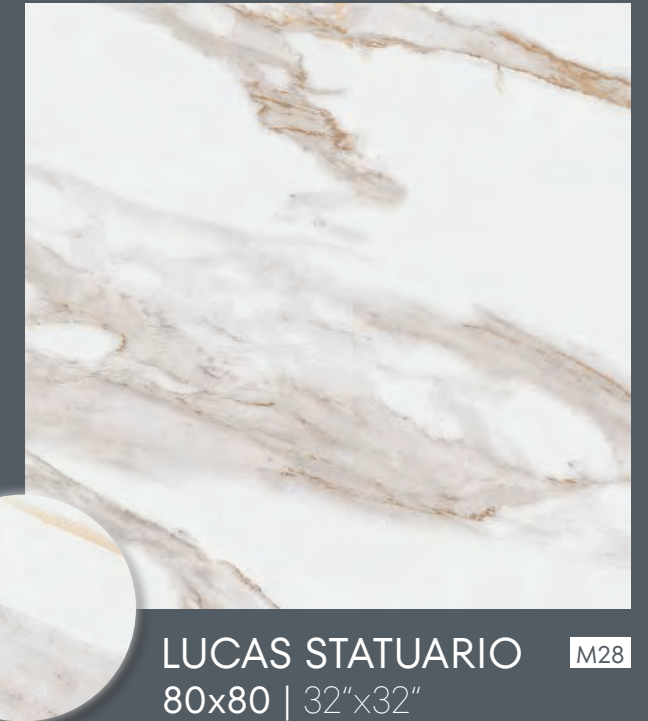

Gres porcellanato levigato rettificato
Polished rectified porcelain tiles

Gres porcellanato levigato rettificato
Polished rectified porcelain tiles

7

6

4