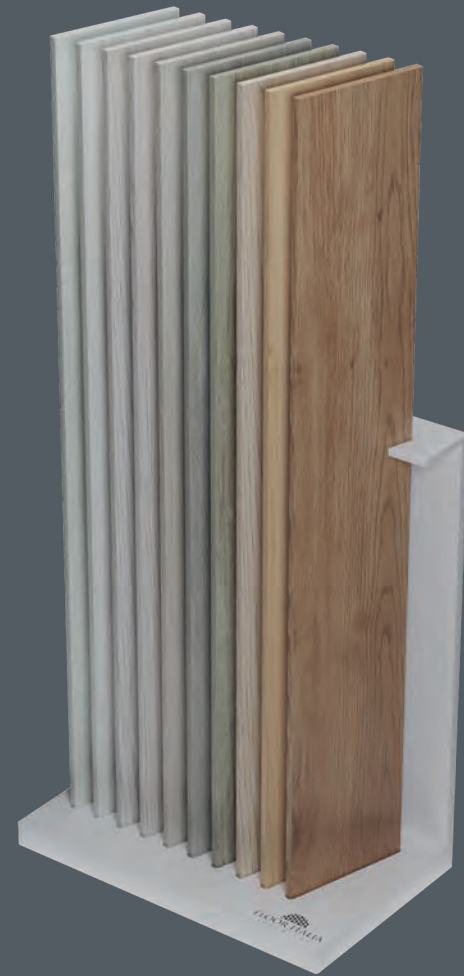

This is not **LAMINATE**

This is not **LVT**

This is not **PORCELAIN TILE**

This is **Floor Italia SPC**

The Floor Revolution.

KEEP CALM
JUST CLICK
& LIVE IT!

MERCHANDISING ESPOSITORI

24 OMBRE COLLECTION DISPLAY
Size 70x56x150H cm
Weight: 100 kg

WOOD EFFECT DISPLAY
Size: 70x37x124H cm
Weight: 30 kg
Suitable for 10 pcs in -20x120 cm

BASIC FOLDABLE DISPLAY | CULLA 8
Size: 80x85x2cm
Weight: 3,75 kg
Suitable for 8 pcs in 80x80 cm
and /or in 60x120 cm