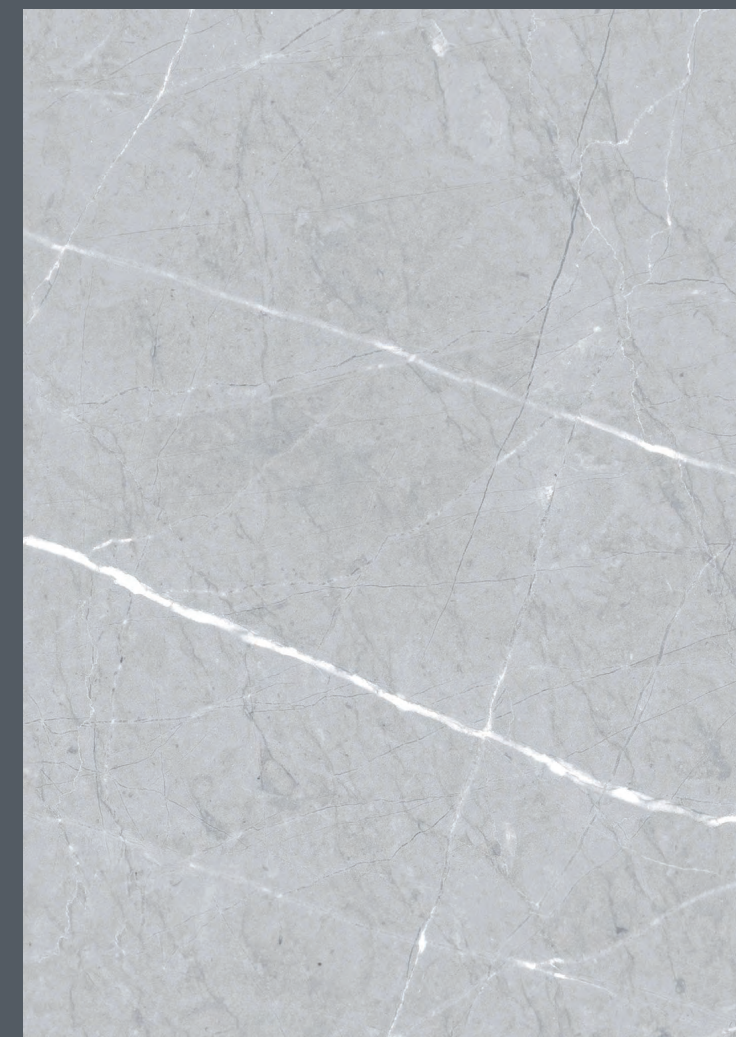

STERLING GREY 60x120 | 24"x48"

Vena Continua 60x120
Continuous veining 60x120 | 24"x48"

1

2

3

4

M30

ENDMATCH COMPOSITION