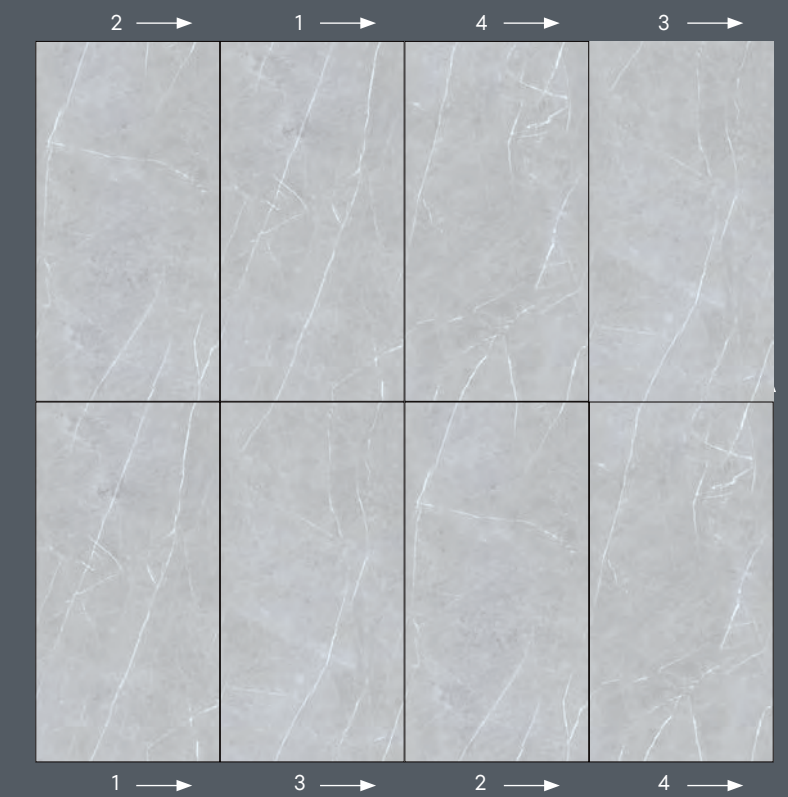

STERLING GREY 60x120 | 24"x48"

Vena Continua 60x120
Continuous veining 60x120 | 24"x48"

1

2

3

4

M30

ENDMATCH COMPOSITION